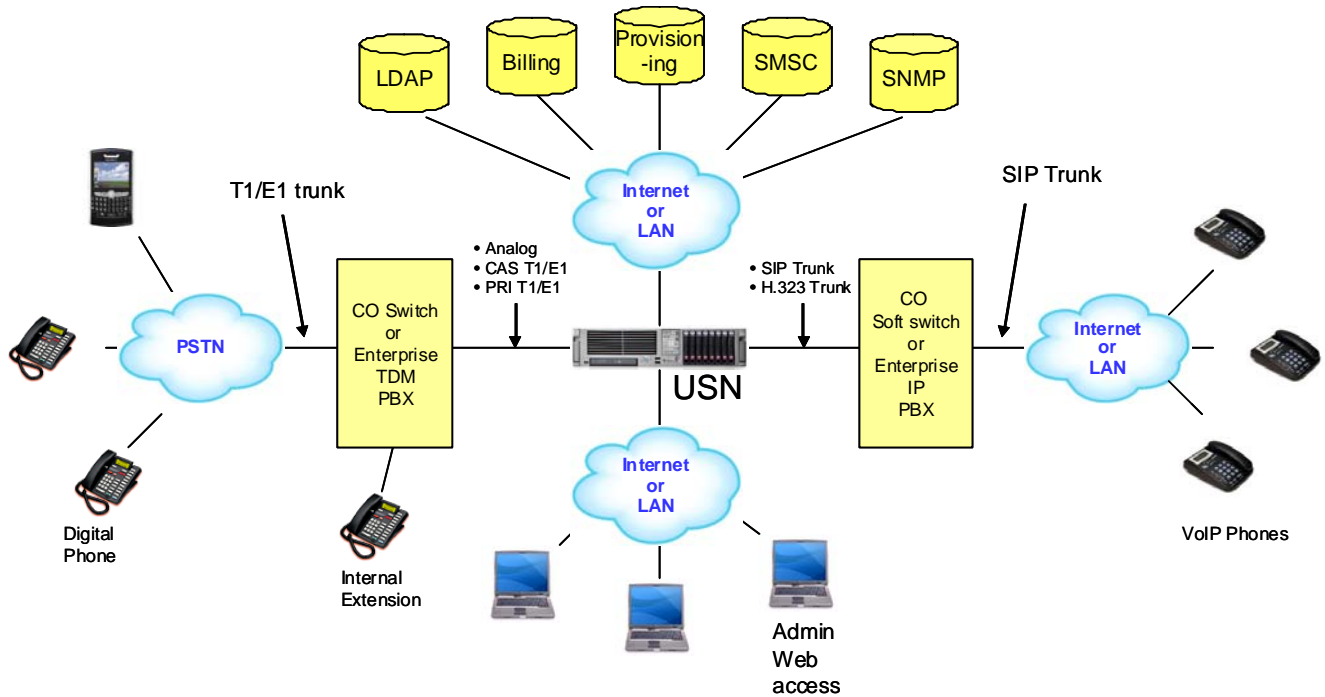

The Figure below shows a pictorial of a typical USN deployment with Release 5.0.

Figure 1.0 – USN Network Deployment

The table below provides a list of various Central Office Switches, Soft Switches, PBXs, Hybrid/IP PBXs and other peripheral network elements with whom our products have proven interoperability in the field.

Table 1.0

XOP Networks Interoperability Matrix			
Manufacturer	Central Office Switch	Interface	Protocol
Lucent	#5ESS	Analog	Loop Start, Centrex
Lucent	#5ESS	T1	ISDN PRI
Nortel	DMS-10	T1	CAS T1, E&M
Nortel	DMS-100	T1	ISDN PRI
Mitel	GX-5000	T1	CAS T1, E&M, MF
Mitel	GX-5000	T1	CAS T1, E&M, DTMF
Sonus	GSX-9000	T1	CAS T1, E&M
DSC	DEX-600	T1	ISDN PRI
Siemens	EWSD	E1	ISDN PRI
Coppercom	CSX	T1	ISDN PRI
Taqua	T-7000	T1	CAS T1, ISDN PRI
Ericsson	AXE 10	E1	ISDN PRI
Huawei	CO Switch	E1	ISDN PRI
Siemens/Genband	DCO	T1	CAS T1, E&M, DTMF
Manufacturer	IP Soft Switch	Interface	Protocol
Broadsoft	Broadworks VoIP	Ethernet	SIP Trunk
Meta switch	MetaSwitch	Ethernet	SIP Trunk
Emergent	Softswitch	Ethernet	SIP Trunk
Nortel	CS 1500	Ethernet	SIP Trunk
Acme Packet	Convergence SBC	Ethernet	SIP Trunk
Manufacturer	PBX	Interface	Protocol
Toshiba	DK-280	Analog	Loop Start Trunk
Inter-tel	GLX	T1	CAS T1, Loop Start
Panasonic	TD-500	T1	CAS T1, E&M
Panasonic	TD-600A	T1	ISDN PRI
Avaya	8710	T1	CAS T1, E&M
Avaya	AVAYA G3i R9.5	T1	ISDN PRI
Nortel	Meridian 81c	T1	ISDN PRI
Nortel	SL-100	T1	ISDN PRI
Nortel	Meridian 81c	Analog	FXO, Loop Start
NEC	NEAX 2400 IPX	T1	ISDN PRI, CAS T1 E&M
NEC	NEAX 2000 IPS	T1	ISDN PRI, CAS T1 E&M
NEC	Univerge 7000 IVS	T1	ISDN PRI, CAS T1 E&M
Cisco	Call Mgr 4.1	T1	ISDN PRI
Cisco	Call Mgr express	T1	ISDN PRI
Cisco	Call Manager 7.1	T1	ISDN PRI
Mitel	SX2000	T1	ISDN PRI
Mitel	SX2000	T1	CAS T1 E&M