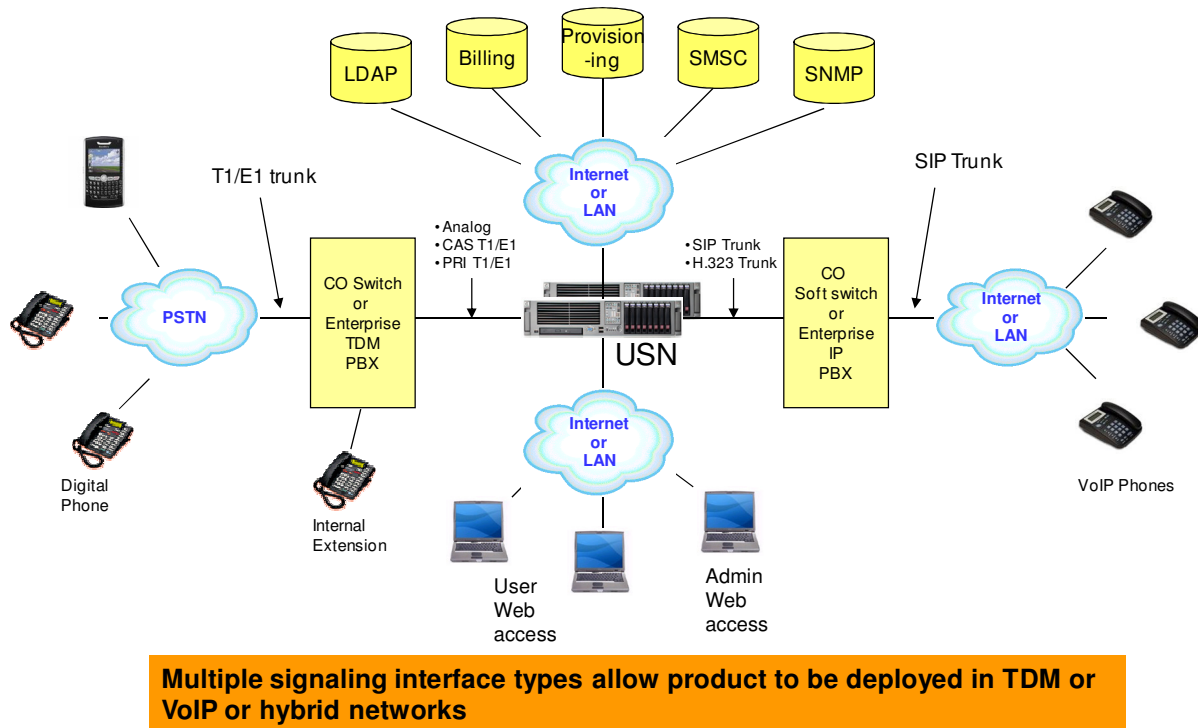

The Figure below shows a pictorial of a typical USN deployment with Release 5.2.

Figure 1.0 – USN Network Deployment

The table below provides a list of various Central Office Switches, Soft Switches, PBXs, Hybrid/IP PBXs and other peripheral network elements with whom our products have proven interoperability in the field. Also shown are specific trunking interfaces and the signaling protocols in use.