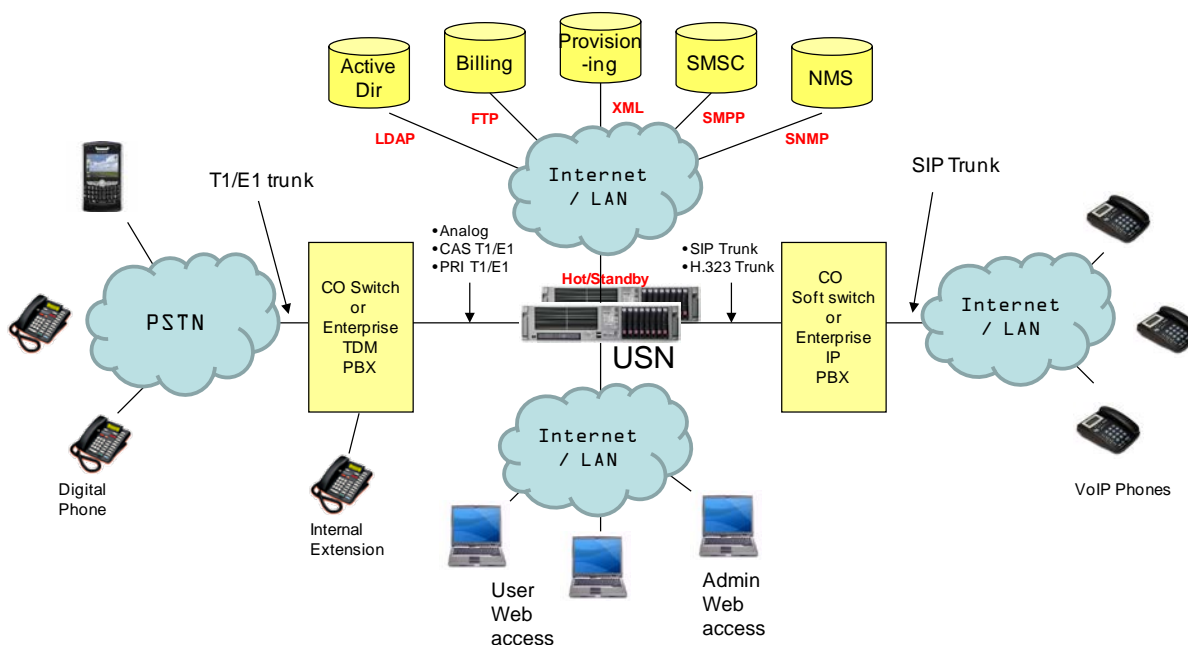

XOP Networks' Interoperability Matrix

Release 6.1

January 1, 2013

XOP Networks, Inc

**17740 Preston Road
Dallas, Texas 75252**

www.xopnetworks.com

XOP Networks Universal Service Node (USN) and other products are deployed in Carrier and Enterprise networks. In such networks our products interface with a number of third party PBXs, IP PBXs, Central Office Switches, Soft Switches, Media Gateways and back office network elements.

The Figure below shows a pictorial of a typical USN deployment with Release 6.1.

Multiple signaling interface types allow product to be deployed in TDM or VoIP or hybrid networks. Variety of interfaces available for Back Office Integration.

Figure 1.0 – USN Network Deployment

The table below provides a list of various Central Office Switches, Soft Switches, PBXs, Hybrid/IP PBXs and other peripheral network elements with whom our products have proven interoperability in the field. Also shown are specific trunking interfaces and the signaling protocols in use.